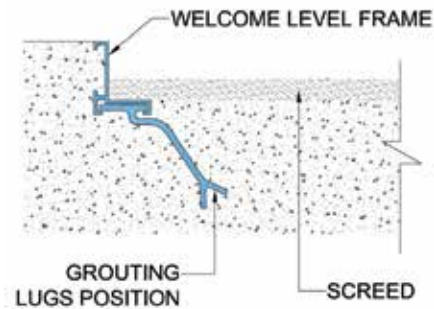

**Welcome Mat Frames**

Extruded anodized aluminum section of AA6063 - T6 suitable for various mats / grates supplied in tailor-made shapes.

'Welcome' mat/grate frames are available in 7/10" (18mm) / 9/10" (23mm) & 2" (50mm) heights in order to suit all your requirements.

WELCOME LEVEL FRAMES DIFFERENT SIZES:

**Ramp Frames**

'Welcome' Ramp Frames are also available in extruded aluminum section of AA6063-T6 for retro fit applications. Suitable for 7/10" (18mm) high mats / grates.