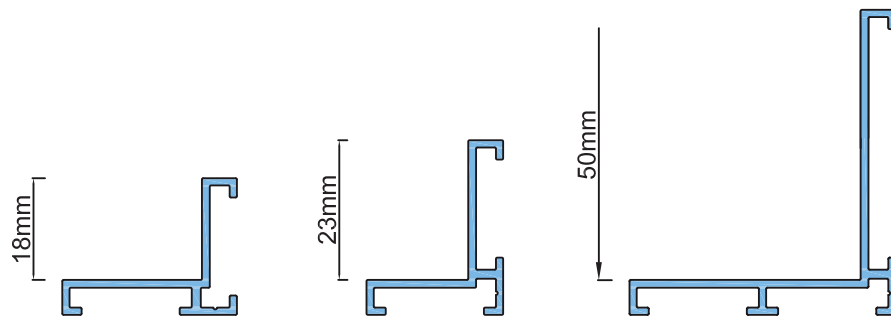

**Welcome Mat Frames**

Extruded anodized aluminum section of AA6063 - T6 suitable for various mats / grates supplied in tailor-made shapes.

'Welcome' mat/grate frames are available in 7/10" (18mm) / 9/10" (23mm) & 2" (50mm) heights in order to suit all your requirements.

WELCOME LEVEL FRAMES DIFFERENT SIZES:

**Ramp Frames**

'Welcome' Ramp Frames are also available in extruded aluminum section of AA6063-T6 for retro fit applications. Suitable for 7/10" (18mm) high mats / grates.