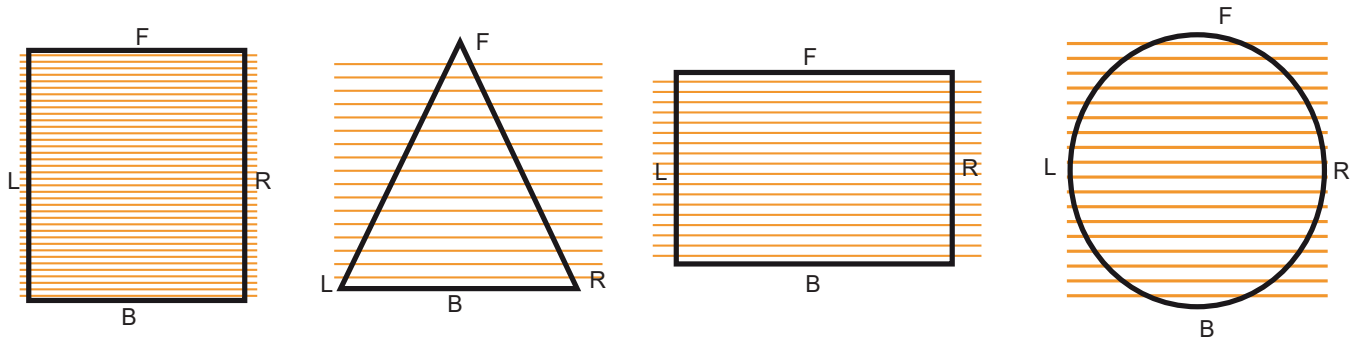

For best results, an Entrance Mat must be at least 4' (1220mm) long in traffic direction. Width of the mat may be decided in consideration with traffic velocity & entrance area.

Examples of Mat Layouts:

While ordering a mat, always mention the mat dimensions in Front-to-Back (FB) and Left-to-Right (LR)