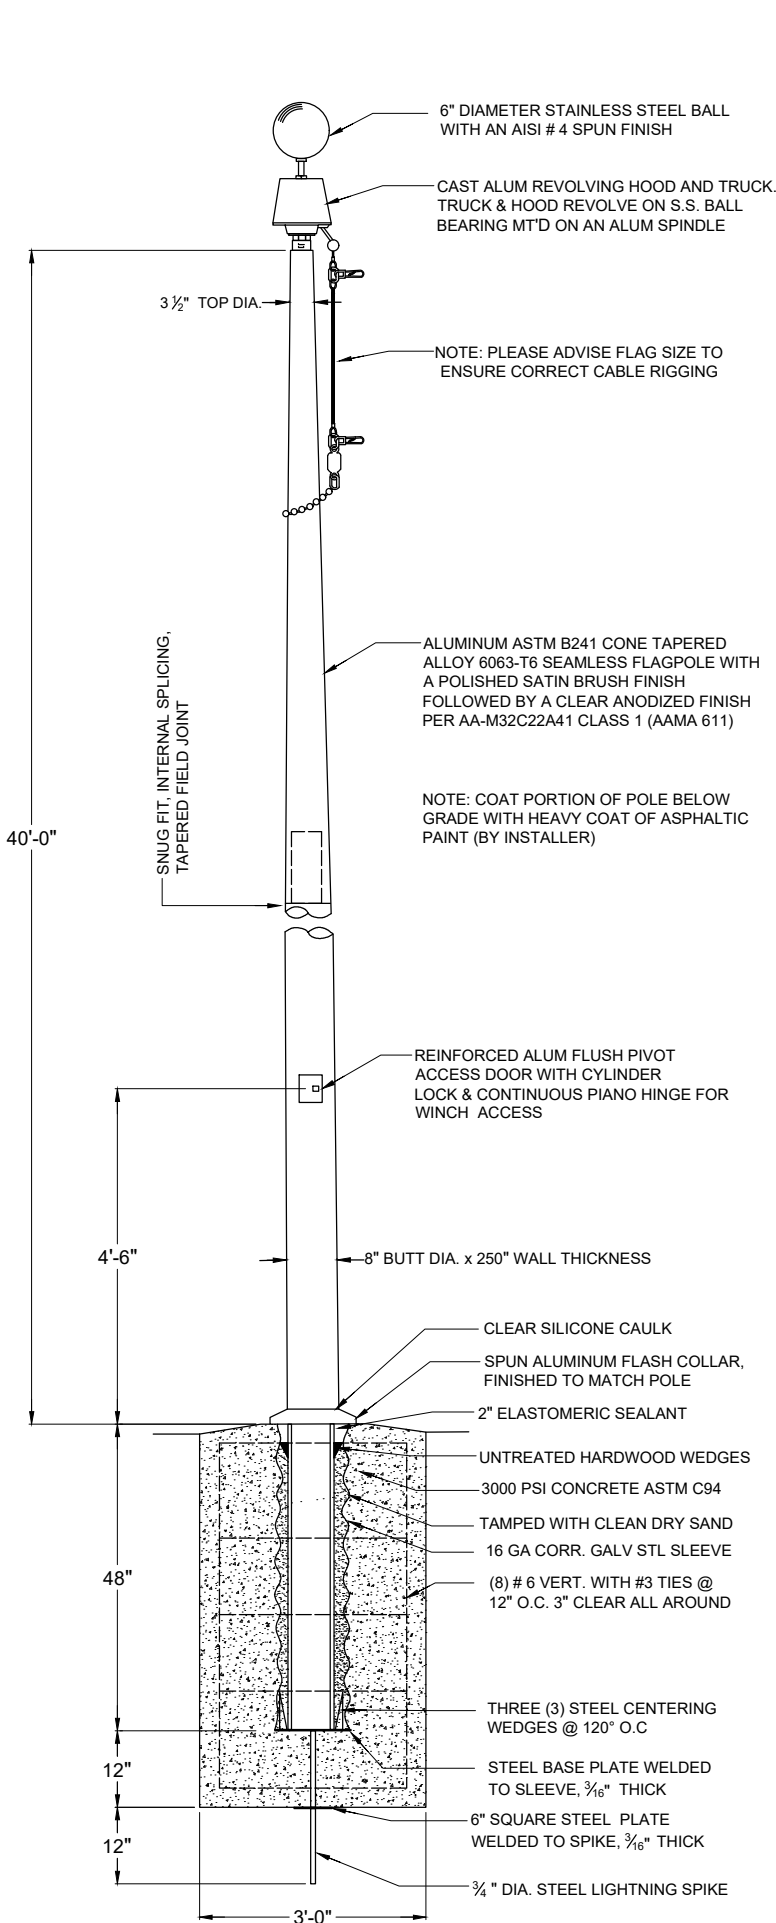

PTA-12i - (Internal Halyard)

HOOD, TRUCK & RIGGING DETAILS

WINCH ASSEMBLY

12m High Aluminum Flagpole (Internal Halyard)

Date: 24-04-2026	Scale: NTS
Rev.: 00	Drawn by: AV

PROSPEC SPECIALTIES INC.

100-1075 North Service Rd. W,
Oakville On L6M2G2, Canada