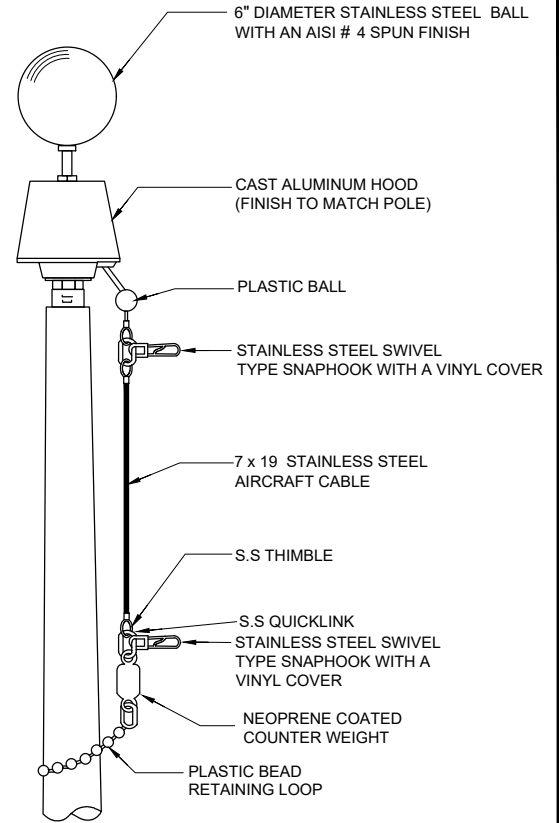

PTA-12i - (Internal Halyard)

HOOD, TRUCK & RIGGING DETAILS

WINCH ASSEMBLY

12m High Aluminum Flagpole (Internal Halyard)

Date: 24-04-2026	Scale: NTS
Rev.: 00	Drawn by: AV

PROSPEC SPECIALTIES INC.

100-1075 North Service Rd. W,
Oakville On L6M2G2, Canada