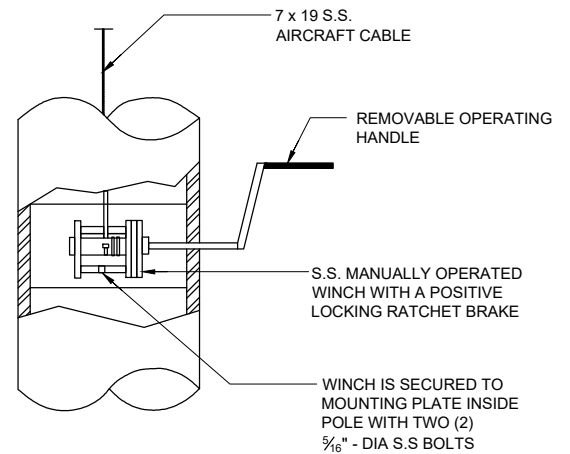

PTA-12i - (Internal Halyard)

HOOD, TRUCK & RIGGING DETAILS

WINCH ASSEMBLY

12m High Aluminum Flagpole (Internal Halyard)

Date: 24-04-2026	Scale: NTS
Rev.: 00	Drawn by: AV

PROSPEC SPECIALTIES INC.

100-1075 North Service Rd. W,
Oakville On L6M2G2, Canada