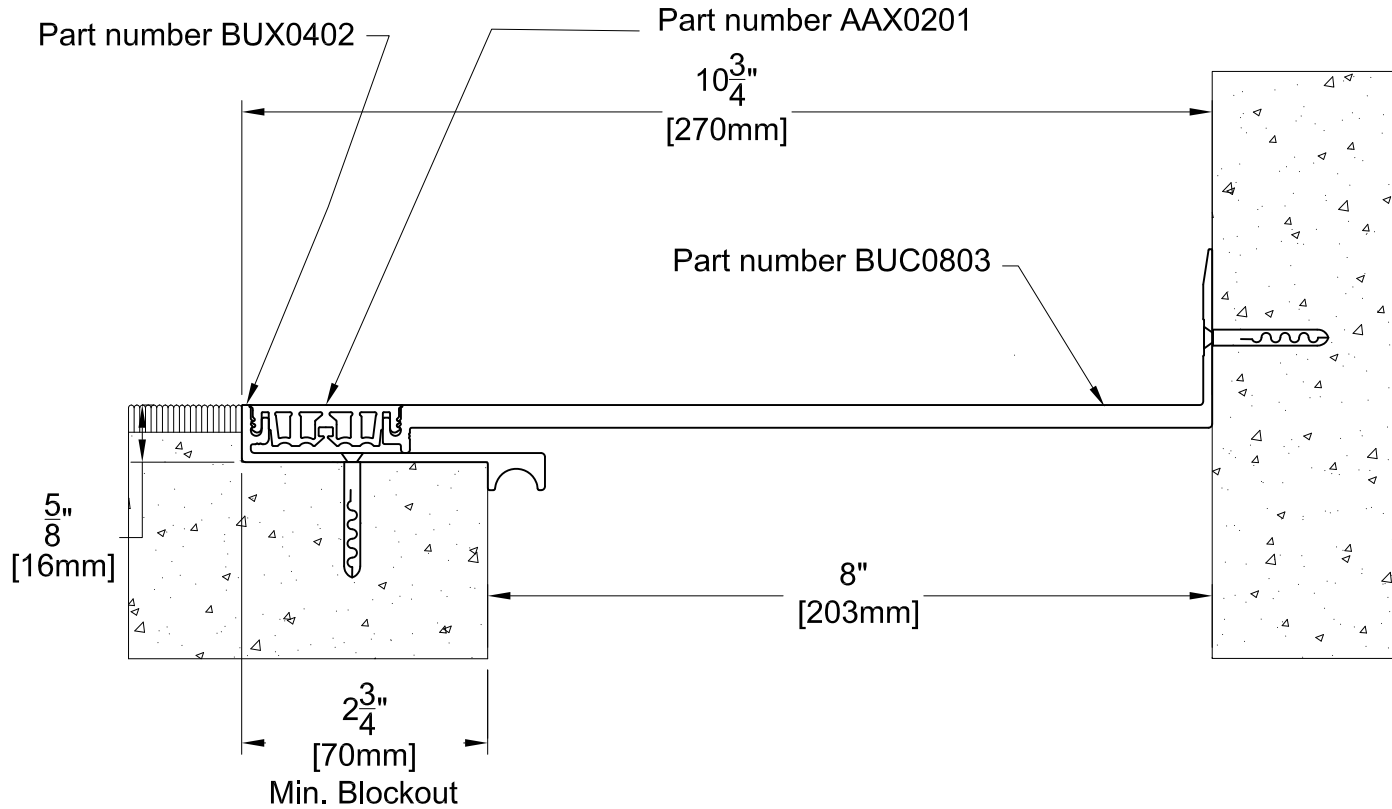

# BUC04 SYSTEM

TECHNICAL DATA	IMPERIAL (inc)	METRIC (mm)
Joint Width	4"	102
Movement ± (Horizontal)	1/2"	13
Movement ± (Vertical)	1/2"	13
Load	2 (Tons)	
Date: Jan., 2012	Scale: NTS	
Rev:	Drawn by :	

**APPLICATION:** INTERNAL EXPANSION JOINT COVER FOR FLOOR TO WALL

# BUC06 SYSTEM

TECHNICAL DATA	IMPERIAL (inc)	METRIC (mm)
Joint Width	6"	152
Movement ± (Horizontal)	3/4"	19
Movement ± (Vertical)	3/4"	19
Load	1 (Ton)	
Date: Jan., 2012	Scale: NTS	
Rev:	Drawn by :	

**APPLICATION:** INTERNAL EXPANSION JOINT COVER FOR FLOOR TO WALL

# BUC08 SYSTEM

TECHNICAL DATA	IMPERIAL (inc)	METRIC (mm)
Joint Width	8"	200
Movement ± (Horizontal)	1"	25
Movement ± (Vertical)	1"	25
Load	1 (Ton)	
Date: Jan., 2012	Scale: NTS	
Rev:	Drawn by :	

**APPLICATION:** INTERNAL EXPANSION JOINT COVER FOR FLOOR TO WALL