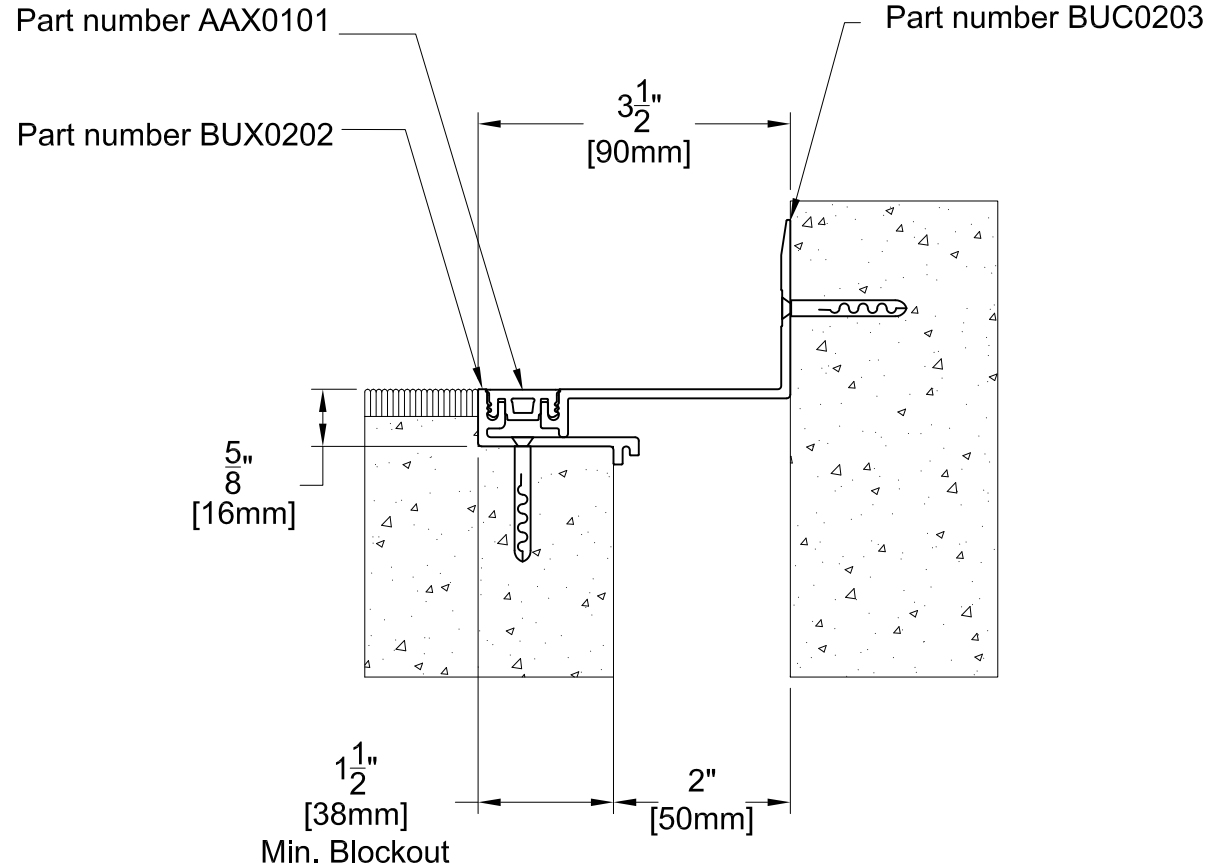

# BUC02 SYSTEM

TECHNICAL DATA	IMPERIAL (inc)	METRIC (mm)
Joint Width	2"	51
Movement ± (Horizontal)	1/4"	6
Movement ± (Vertical)	1/4"	6
Load	3 (Tons)	
Date: Jan., 2012	Scale: NTS	
Rev:	Drawn by :	

**APPLICATION:** INTERNAL EXPANSION JOINT COVER FOR FLOOR TO WALL

# BUC04 SYSTEM

TECHNICAL DATA	IMPERIAL (inc)	METRIC (mm)
Joint Width	4"	102
Movement ± (Horizontal)	1/2"	13
Movement ± (Vertical)	1/2"	13
Load	2 (Tons)	
Date: Jan., 2012	Scale: NTS	
Rev:	Drawn by :	

**APPLICATION:** INTERNAL EXPANSION JOINT COVER FOR FLOOR TO WALL

# BUC06 SYSTEM

TECHNICAL DATA	IMPERIAL (inc)	METRIC (mm)
Joint Width	6"	152
Movement ± (Horizontal)	3/4"	19
Movement ± (Vertical)	3/4"	19
Load	1 (Ton)	
Date: Jan., 2012	Scale: NTS	
Rev:	Drawn by :	

**APPLICATION:** INTERNAL EXPANSION JOINT COVER FOR FLOOR TO WALL

# BUC08 SYSTEM

TECHNICAL DATA	IMPERIAL (inc)	METRIC (mm)
Joint Width	8"	200
Movement ± (Horizontal)	1"	25
Movement ± (Vertical)	1"	25
Load	1 (Ton)	
Date: Jan., 2012	Scale: NTS	
Rev:	Drawn by :	

**APPLICATION:** INTERNAL EXPANSION JOINT COVER FOR FLOOR TO WALL