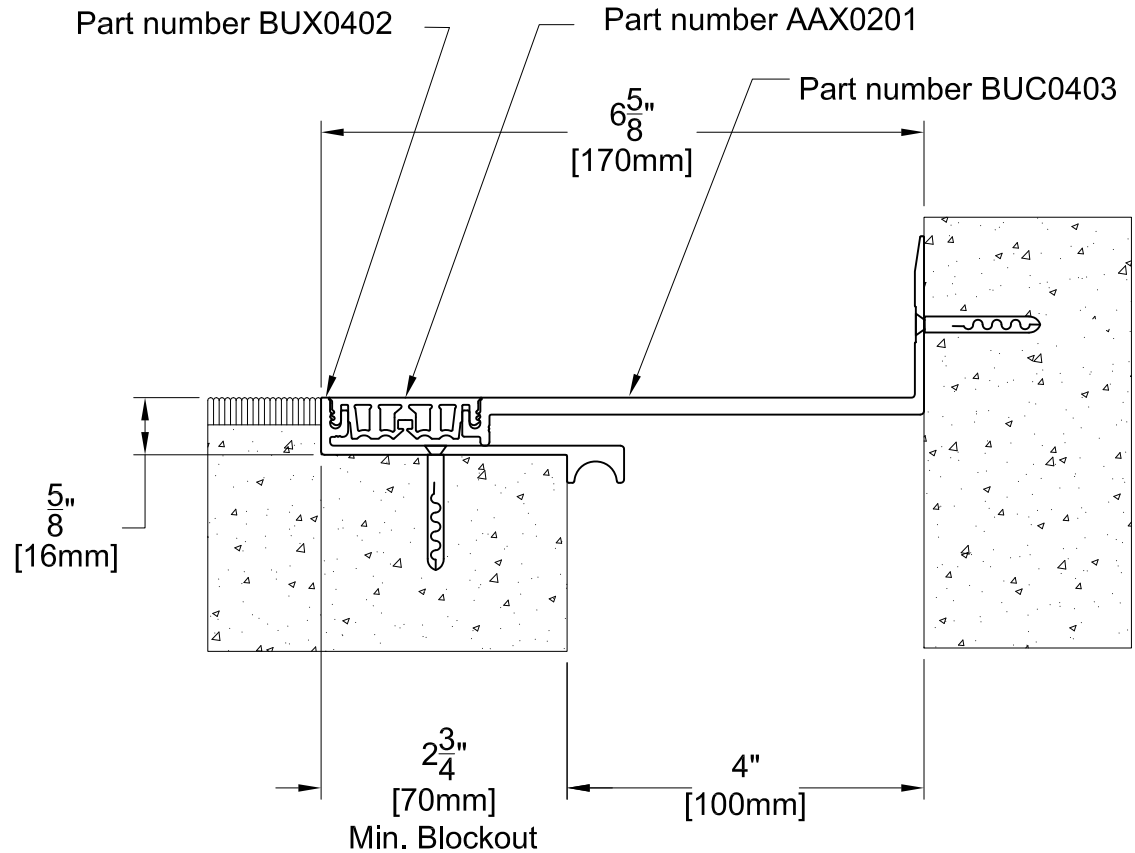

# BUC02 SYSTEM

TECHNICAL DATA	IMPERIAL (inc)	METRIC (mm)
Joint Width	2"	51
Movement ± (Horizontal)	1/4"	6
Movement ± (Vertical)	1/4"	6
Load	3 (Tons)	
Date: Jan., 2012	Scale: NTS	
Rev:	Drawn by :	

**APPLICATION:** INTERNAL EXPANSION JOINT COVER FOR FLOOR TO WALL

# BUC04 SYSTEM

TECHNICAL DATA	IMPERIAL (inc)	METRIC (mm)
Joint Width	4"	102
Movement ± (Horizontal)	1/2"	13
Movement ± (Vertical)	1/2"	13
Load	2 (Tons)	
Date: Jan., 2012	Scale: NTS	
Rev:	Drawn by :	

**APPLICATION:** INTERNAL EXPANSION JOINT COVER FOR FLOOR TO WALL

# BUC06 SYSTEM

TECHNICAL DATA	IMPERIAL (inc)	METRIC (mm)
Joint Width	6"	152
Movement ± (Horizontal)	3/4"	19
Movement ± (Vertical)	3/4"	19
Load	1 (Ton)	
Date: Jan., 2012	Scale: NTS	
Rev:	Drawn by :	

**APPLICATION:** INTERNAL EXPANSION JOINT COVER FOR FLOOR TO WALL

# BUC08 SYSTEM

TECHNICAL DATA	IMPERIAL (inc)	METRIC (mm)
Joint Width	8"	200
Movement ± (Horizontal)	1"	25
Movement ± (Vertical)	1"	25
Load	1 (Ton)	
Date: Jan., 2012	Scale: NTS	
Rev:	Drawn by :	

**APPLICATION:** INTERNAL EXPANSION JOINT COVER FOR FLOOR TO WALL