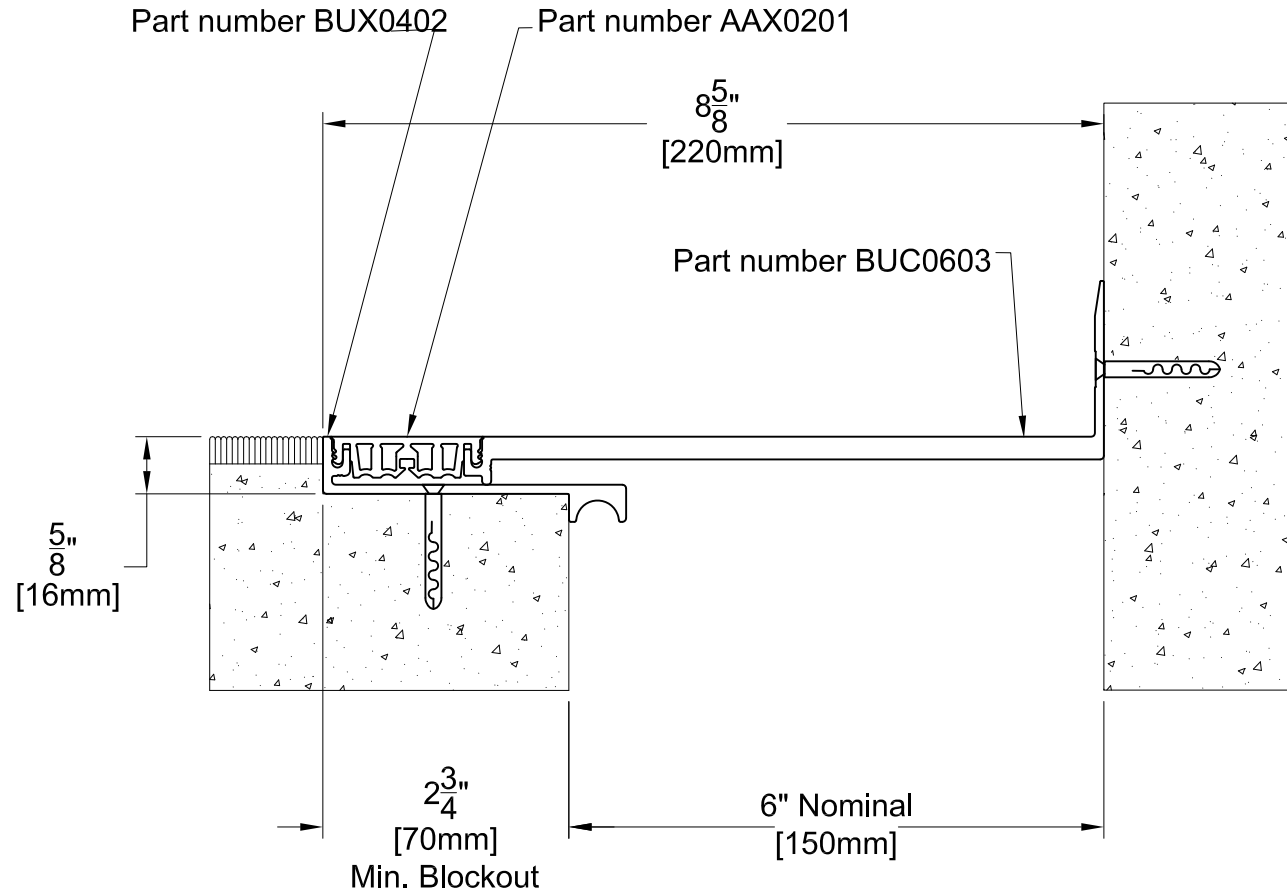

# BUC02 SYSTEM

TECHNICAL DATA	IMPERIAL (inc)	METRIC (mm)
Joint Width	2"	51
Movement ± (Horizontal)	1/4"	6
Movement ± (Vertical)	1/4"	6
Load	3 (Tons)	
Date: Jan., 2012	Scale: NTS	
Rev:	Drawn by :	

**APPLICATION:** INTERNAL EXPANSION JOINT COVER FOR FLOOR TO WALL

# BUC04 SYSTEM

TECHNICAL DATA	IMPERIAL (inc)	METRIC (mm)
Joint Width	4"	102
Movement ± (Horizontal)	1/2"	13
Movement ± (Vertical)	1/2"	13
Load	2 (Tons)	
Date: Jan., 2012	Scale: NTS	
Rev:	Drawn by :	

**APPLICATION:** INTERNAL EXPANSION JOINT COVER FOR FLOOR TO WALL

# BUC06 SYSTEM

TECHNICAL DATA	IMPERIAL (inc)	METRIC (mm)
Joint Width	6"	152
Movement ± (Horizontal)	3/4"	19
Movement ± (Vertical)	3/4"	19
Load	1 (Ton)	
Date: Jan., 2012	Scale: NTS	
Rev:	Drawn by :	

**APPLICATION:** INTERNAL EXPANSION JOINT COVER FOR FLOOR TO WALL

# BUC08 SYSTEM

TECHNICAL DATA	IMPERIAL (inc)	METRIC (mm)
Joint Width	8"	200
Movement ± (Horizontal)	1"	25
Movement ± (Vertical)	1"	25
Load	1 (Ton)	
Date: Jan., 2012	Scale: NTS	
Rev:	Drawn by :	

**APPLICATION:** INTERNAL EXPANSION JOINT COVER FOR FLOOR TO WALL